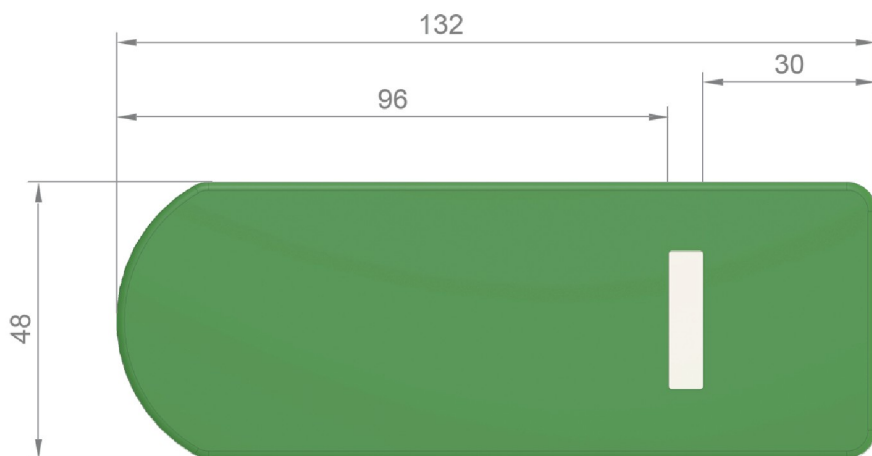

MAXIMUM PROTECTION

PRO SPIKED GAME MAT

800.315.8115
INFO@PORTOLITE.COM

ITEM PROSP1036COLOR
NLPROSP1036COLOR

CATEGORY SOFTBALL MATS

**WITH OR WITHOUT
INLAID PITCHING LANES**

TAPERED EDGES

**INDUSTRIAL
STRENGTH TURF**

Product Features

- **PORTABLE AND EASY TO MOVE
FOR DIFFERENT AGE LEVELS**
- **REPLACEABLE RUBBER**

Product Specifications

Dimensions	132" x 48"
Weight	60 lbs
SpikeTek	8,000 Spikes
Turf	Clay, Green, Tan, Red, Brown